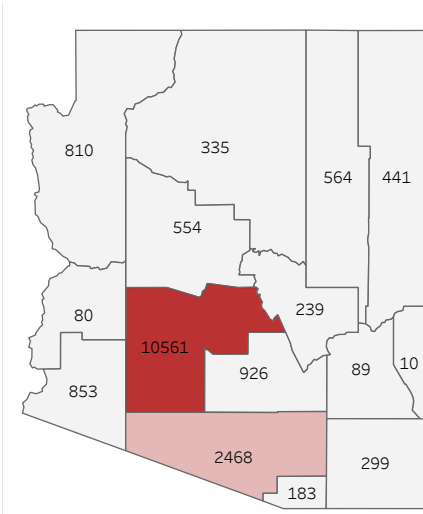

COVID-19 Deaths (total)

18,412

New COVID-19 Deaths Reported Today

6

Hover over the icon to get more information on the data in this dashboard.

COVID-19 Deaths by County

Data will not be shown for counties with fewer than three deaths.

© Mapbox © OSM

COVID-19 Deaths by Date of Death

Recent deaths may not be reported yet. Cases missing the date of death are excluded from the graph above, but are included in all other numbers.

COVID-19 Deaths by Gender

COVID-19 Deaths by Age Group

COVID-19 Deaths by Race/Ethnicity

Date Updated: 8/12/2021