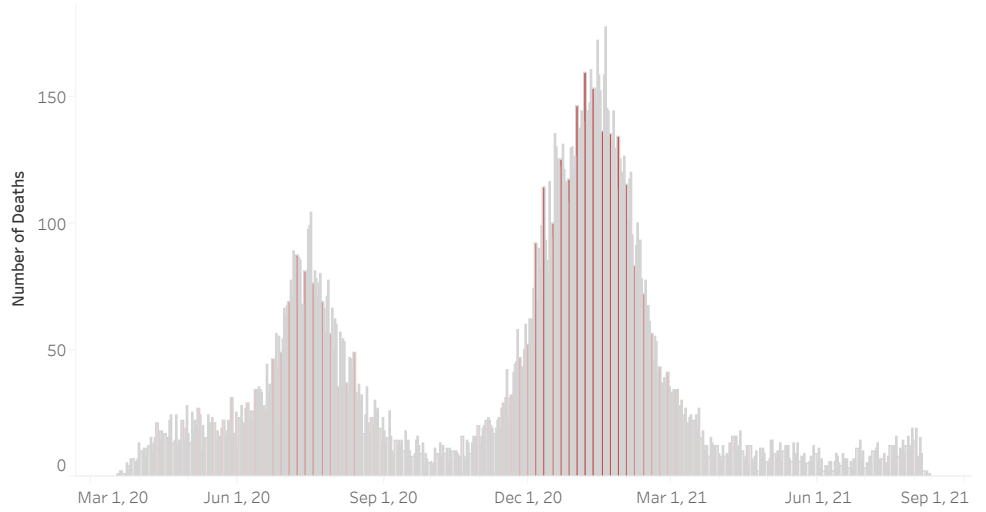

COVID-19 Deaths (total)

18,412

New COVID-19 Deaths Reported Today

6

Hover over the icon to get more information on the data in this dashboard.

COVID-19 Deaths by County

Data will not be shown for counties with fewer than three deaths.

© Mapbox © OSM

COVID-19 Deaths by Date of Death

Recent deaths may not be reported yet. Cases missing the date of death are excluded from the graph above, but are included in all other numbers.

COVID-19 Deaths by Gender