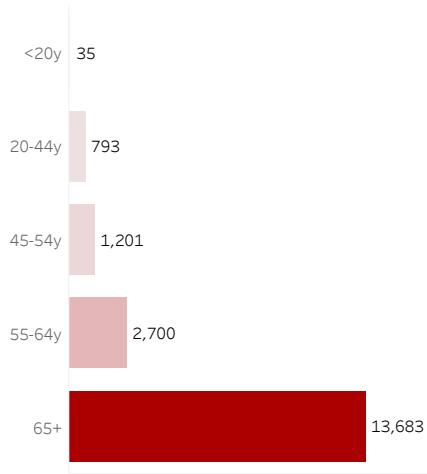

COVID-19 Deaths (total)

18,412

New COVID-19 Deaths Reported Today

6

Hover over the icon to get more information on the data in this dashboard.

COVID-19 Deaths by County

Data will not be shown for counties with fewer than three deaths.

© Mapbox © OSM

COVID-19 Deaths by Date of Death

Recent deaths may not be reported yet. Cases missing the date of death are excluded from the graph above, but are included in all other numbers.

COVID-19 Deaths by Gender

COVID-19 Deaths by Age Group

COVID-19 Deaths by Race/Ethnicity

Date Updated: 8/12/2021